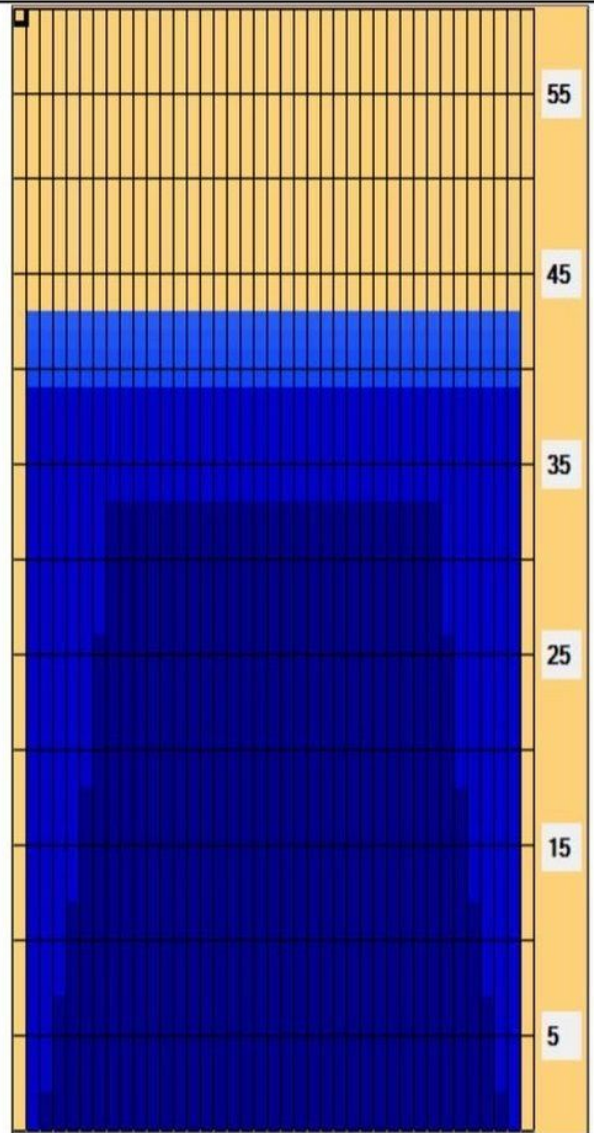

# ABT Serdab Oil Pattern

**Oil Pattern Distance:** 43 Feet      **Reverse Brush Drop:** 43 Feet      **Oil Per Board:** 40 uL  
**Forward Oil Total:** 20.8 mL      **Reverse Oil Total:** 4.44 mL      **Volume Oil Total:** 25.24 mL  
**Forward Boards Crossed:** 520 Boards      **Reverse Boards Crossed:** 111 Boards      **Total Boards Crossed:** 631 Boards

Start	Stop	Loads	Speed	Crossed	Start	End	Feet	T.Oil	
1	2L	2R	1	18	37	0.0	0.0	0.0	1480
2	3L	3R	1	18	35	0.0	2.5	2.5	1400
3	4L	4R	2	18	66	2.5	7.6	5.1	2640
4	5L	5R	2	18	62	7.6	12.7	5.1	2480
5	6L	6R	3	14	87	12.7	18.6	5.9	3480
6	7L	7R	4	14	108	18.6	26.5	7.9	4320
7	8L	8R	5	10	125	26.5	33.5	7.0	5000
8	2L	2R	0	10	0	33.5	43.0	9.5	0

Forward Reverse More

Start	Stop	Loads	Speed	Crossed	Start	End	Feet	T.Oil	
1	2L	2R	0	30	0	43.0	39.0	-4.0	0
2	2L	2R	3	26	111	39.0	28.0	-11.0	4440
3	2L	2R	0	26	0	28.0	0.0	-28.0	0

Forward Reverse More

Conditioner:  
Type In or Select One

TransferType:  
Type In or Select One

- Forward
- Reverse
- Combined
- Buff

Item	3L-7L:18L-18R	8L-12L:18L-18R	13L-17L:18L-18R	18L-18R:17R-13R	18L-18R:12R-8R	18L-18R:7R-3R
Description	Outside Track:Middle	Middle Track:Middle	Inside Track:Middle	Middle:Inside Track	Middle:Middle Track	Middle:Outside Track
Track Zone Ratio	2.14	1	1	1	1	2.14